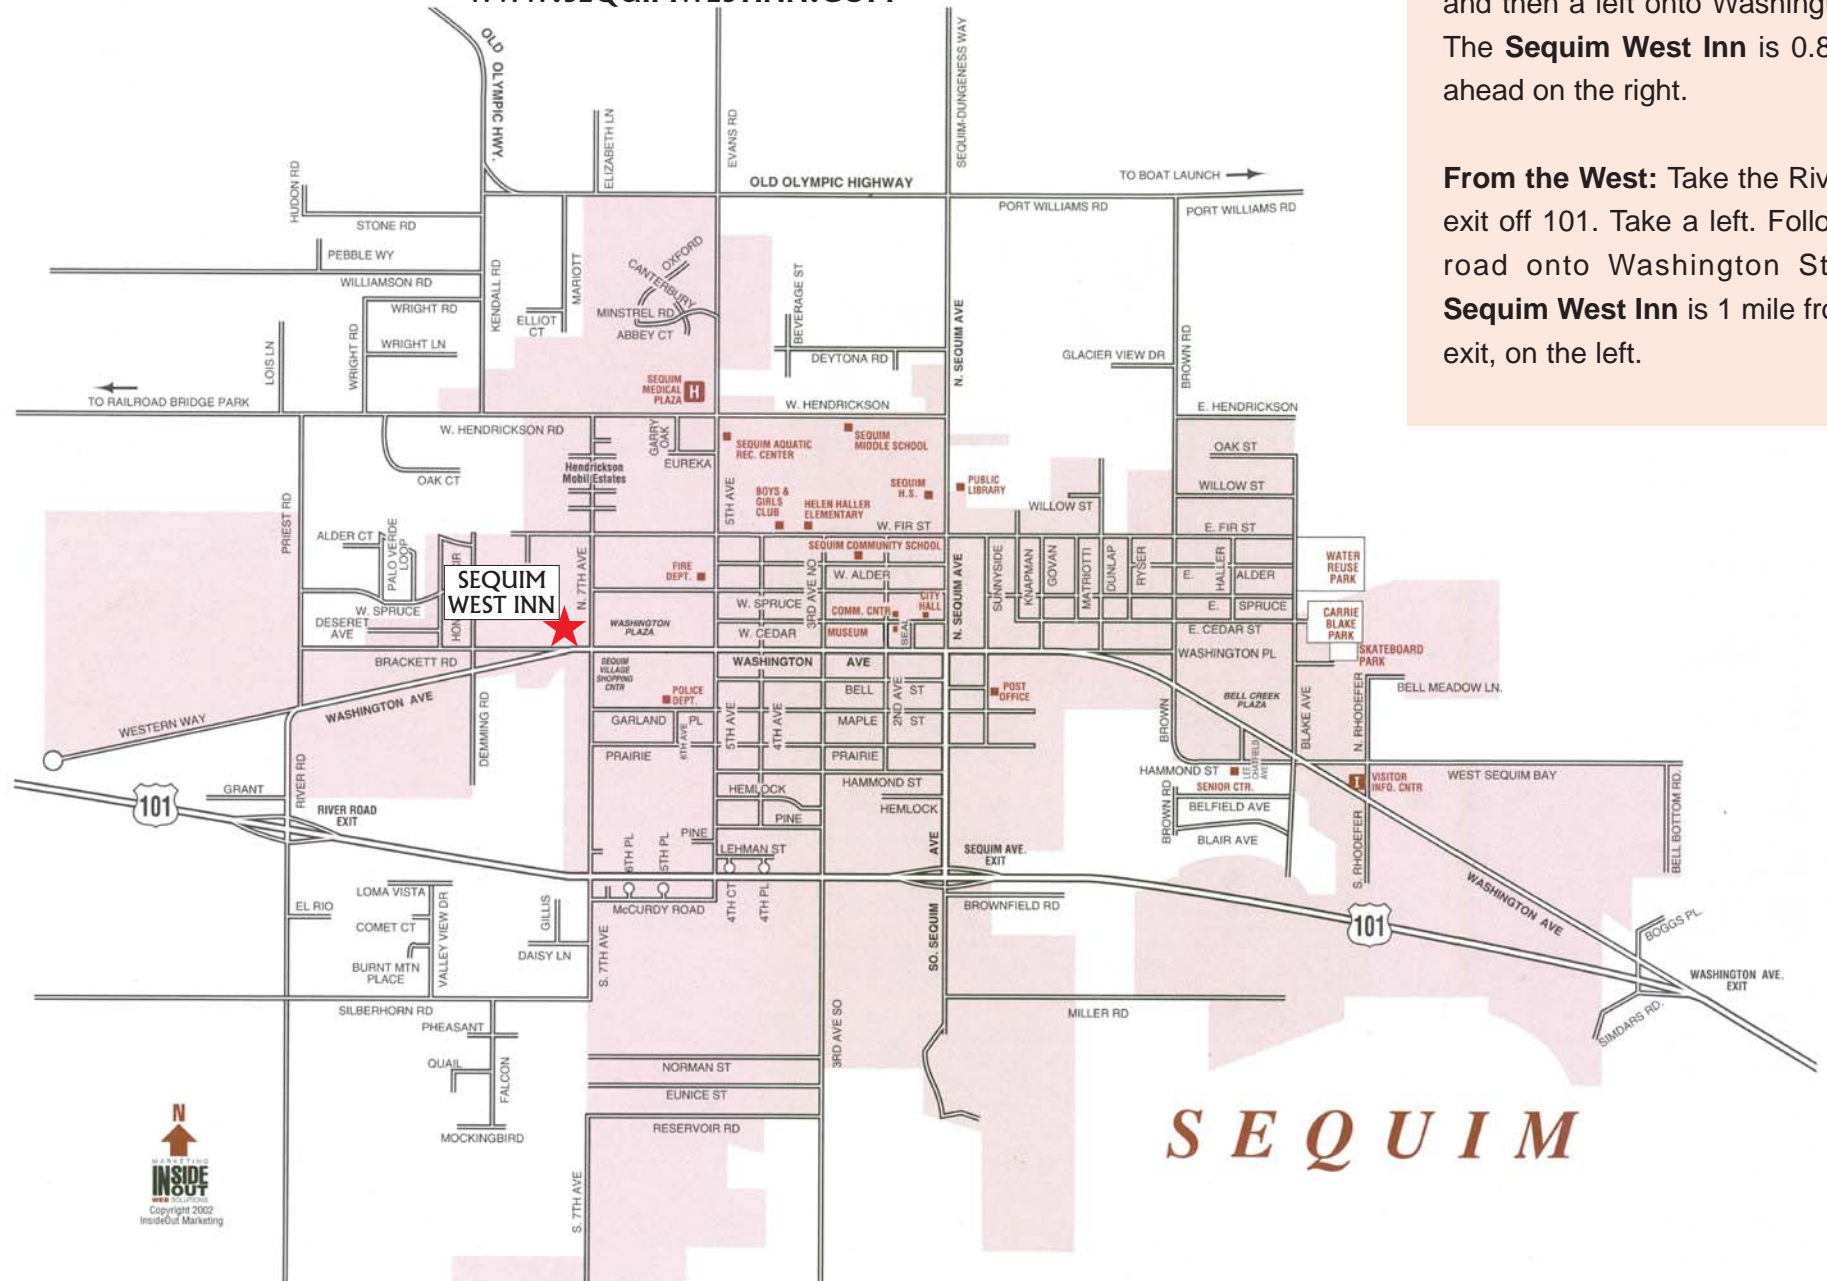

SEQUIM WEST INN

740 W. WASHINGTON ST., SEQUIM, WA 98382
 (360) 683-4144 TOLL FREE: 1 (800) 528-4527
 WWW.SEQUIMWESTINN.COM

DRIVING DIRECTIONS

From the East: Take the Sequim Ave. exit off Highway 101. Take a right and then a left onto Washington St. The **Sequim West Inn** is 0.8 miles ahead on the right.

From the West: Take the River Rd. exit off 101. Take a left. Follow that road onto Washington St. The **Sequim West Inn** is 1 mile from the exit, on the left.

SEQUIM